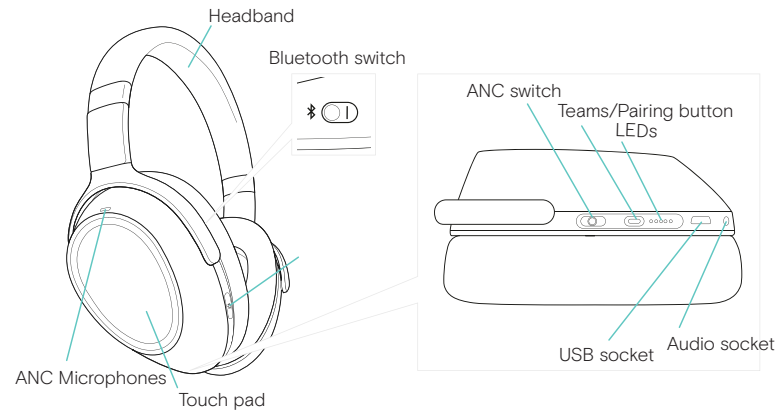

How to Use the ADAPT 600