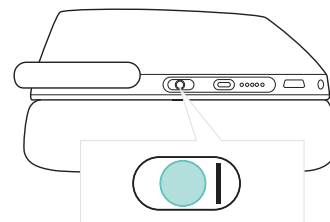

## Turning the headset on/off

Turns the headset on

Turns the headset off

## ANC switch

Turns ANC Maximum mode on

Turns ANC Adaptive mode on; adjustable via the EPOS Connect app

Turns ANC off